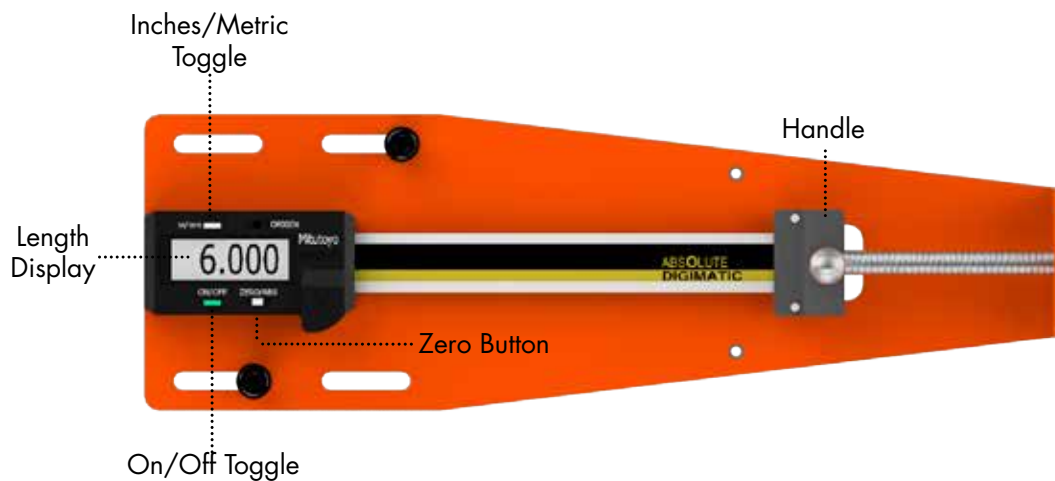

Back Rabbet Gauge

Tools

Installation

Back Rabbet Gauge Anatomy

Installation

Calibration